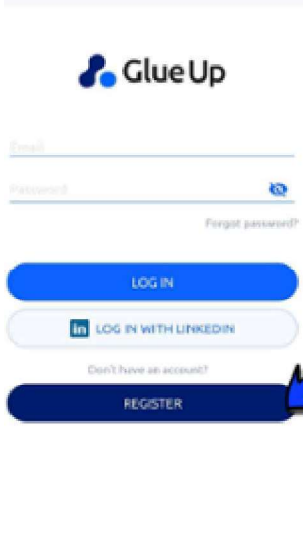

Our growing list of merchant partners providing a wide range of membership benefits to you have been informed of the adoption of the digital membership cards hence please ensure you are able to show your digital membership card when patronising these merchants. For membership benefits, please click [here](#).

Note that merchants will have the rights to refuse offering the membership benefits if you fail to provide a valid digital membership card.

We have provided some illustrations and a [video](#) to help you to understand the steps and process to your greener and safer digital membership card.

Best regards,
Mr. Song Hoi See
Deputy Chairman & Head of Membership Subcommittee
The Malaysian Chamber of Commerce (HK and Macau)

Where to find my digital membership card

- Download the **My Glue** App from App Store or Google Play
- Register and Log in
- Start exploring **My Glue**

My Glue App - Profile

- Register a GlueUp account (If you haven't)
- Log in
- Go to your profile page
- Click Memberships

My Glue App - Membership

Click the MAYCHAM membership card for more information including your Membership ID #