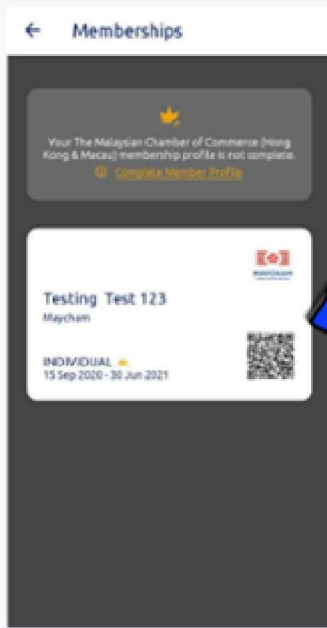

Best regards,
Mr. Song Hoi See
Deputy Chairman & Head of Membership Subcommittee
The Malaysian Chamber of Commerce (HK and Macau)

Where to find my digital membership card

- Download the **My Glue** App from App Store or Google Play
- Register and Log in
- Start exploring **My Glue**

My Glue App - Profile

- Register a GlueUp account (If you haven't)
- Log in
- Go to your profile page
- Click Memberships

My Glue App - Membership

Click the MAYCHAM membership card for more information including your Membership ID #