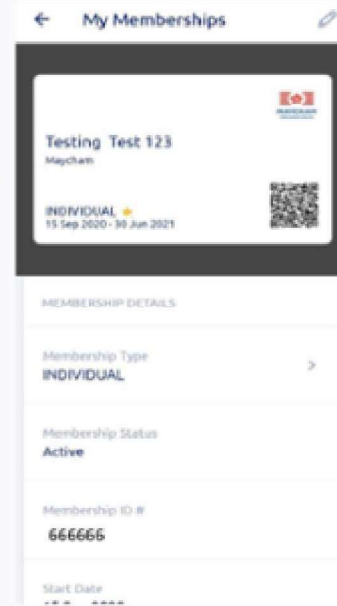

Note that merchants will have the rights to refuse offering the membership benefits if you fail to provide a valid digital membership card.

We have provided some illustrations and a [video](#) to help you to understand the steps and process to your greener and safer digital membership card.

Best regards,
Mr. Song Hoi See
Deputy Chairman & Head of Membership Subcommittee
The Malaysian Chamber of Commerce (HK and Macau)

Where to find my digital membership card

- Download the **My Glue** App from App Store or Google Play
- Register and Log in
- Start exploring **My Glue**

My Glue App - Profile

- Register a GlueUp account (If you haven't)
- Log in
- Go to your profile page
- Click Memberships

My Glue App - Membership

Click the MAYCHAM membership card for more information including your Membership ID #