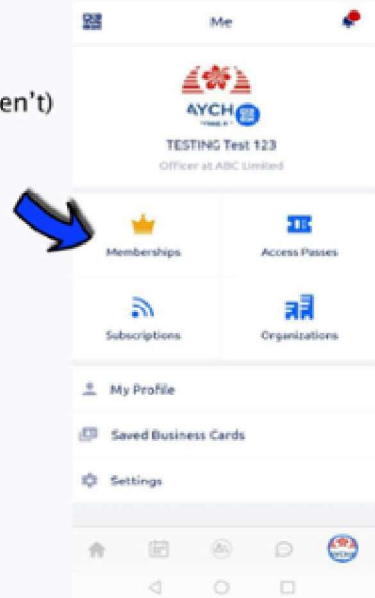

Our growing list of merchant partners providing a wide range of membership benefits to you have been informed of the adoption of the digital membership cards hence please ensure you are able to show your digital membership card when patronising these merchants. For membership benefits, please click [here](#).

Note that merchants will have the rights to refuse offering the membership benefits if you fail to provide a valid digital membership card.

We have provided some illustrations and a [video](#) to help you to understand the steps and process to your greener and safer digital membership card.

Best regards,
Mr. Song Hoi See
Deputy Chairman & Head of Membership Subcommittee
The Malaysian Chamber of Commerce (HK and Macau)

Where to find my digital membership card

- Download the **My Glue** App from App Store or Google Play
- Register and Log in
- Start exploring **My Glue**

My Glue App - Profile

- Register a GlueUp account (If you haven't)
- Log in
- Go to your profile page
- Click Memberships

My Glue App - Membership

Click the MAYCHAM membership card for more information including your Membership ID #