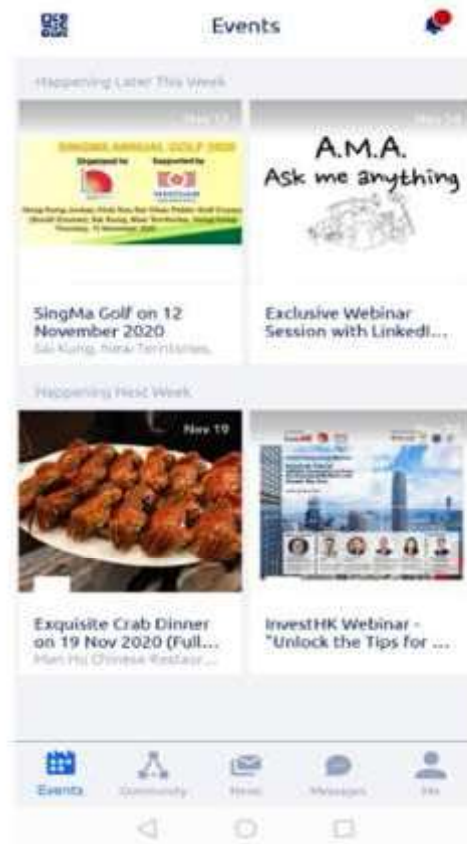

My Glue App - Profile

- Register a GlueUp account (If you haven't)
- Log in
- Go to your profile page
- Click Memberships

My Glue App - Membership

Click the MAYCHAM membership card for more information including your Membership ID #

My Glue App - Events

- Browse Event information and resources accessible 24/7 (Time & Venue, Speakers, Agenda, Organizers, sponsors & partners)

Follow us on